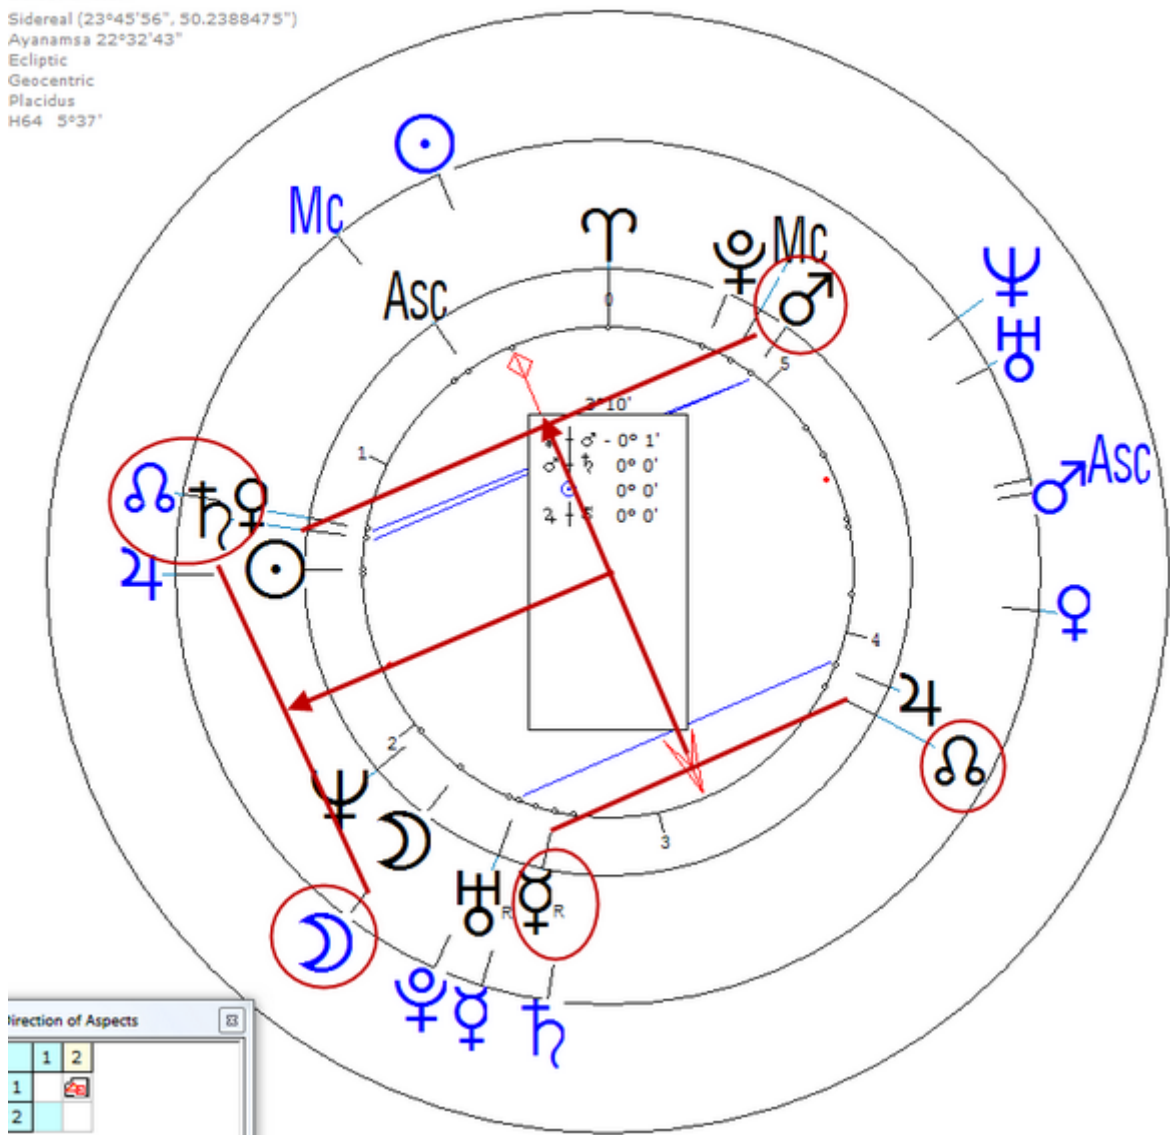

Morvant, Didier

1 January 1958 at 22:00 (= 10:00 PM )Lorient, France, 47n45, 3w22  
French homicide.

[https://www.astro.com/astro-databank/Morvant,\\_Didier](https://www.astro.com/astro-databank/Morvant,_Didier)